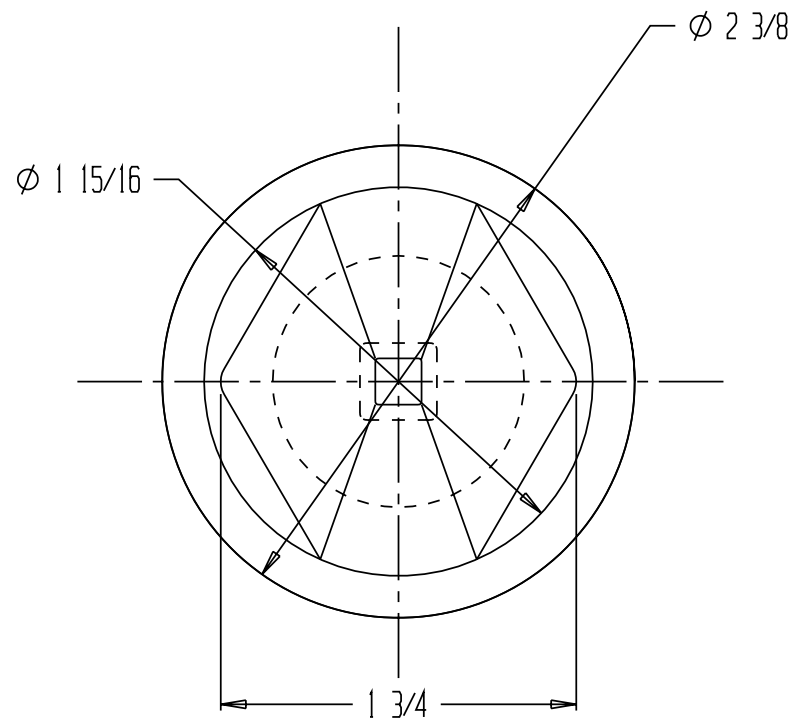

## STANDARD FEATURES

MODEL NUMBER: BUNG-S-S1  
 DRIVE SIZE: 3/8"  
 FITS BOTH 3/4" & 2" DRUM PLUGS  
 WT. 1 LBS  
 FINISH: BRIGHT ZINC PLATED CAST STEEL