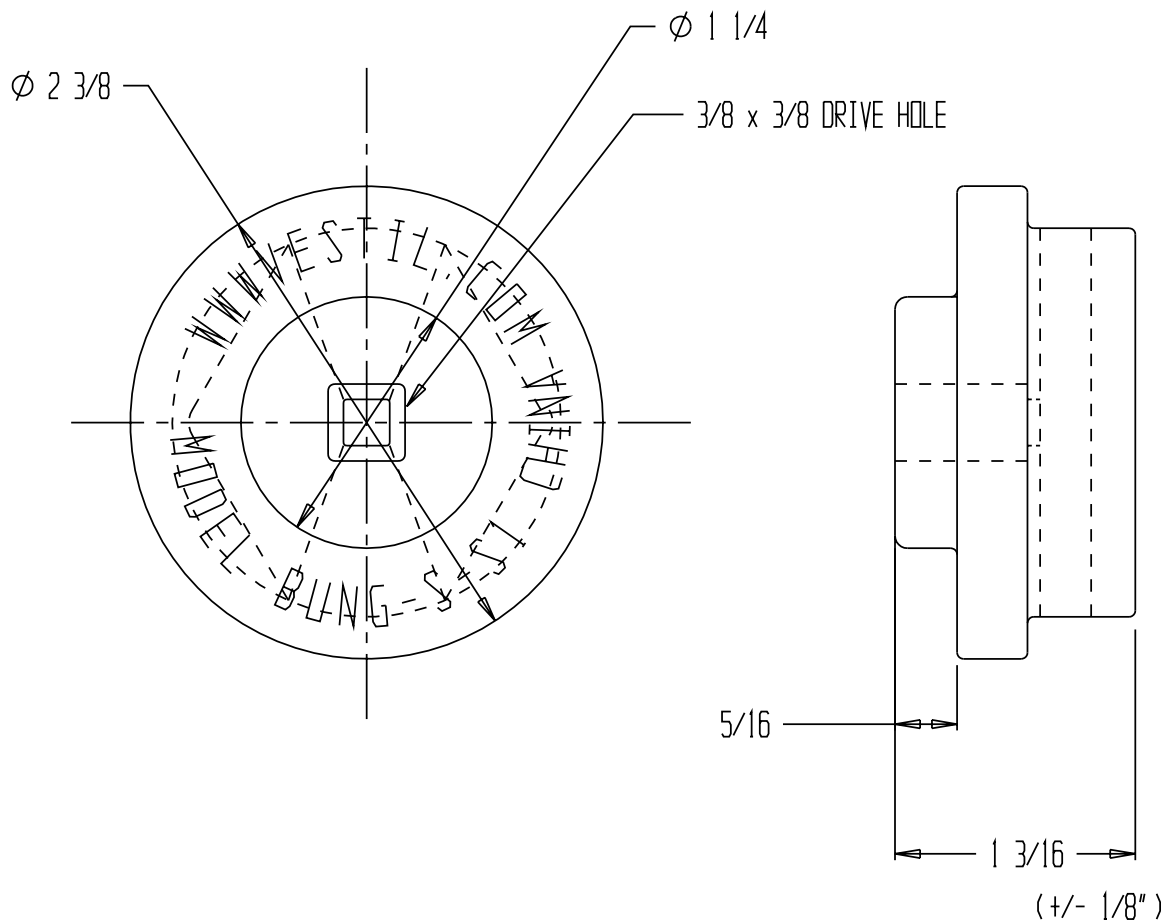

# DRUM BUNG SOCKETS - BUNG-S-S1

## STANDARD FEATURES

MODEL NUMBER: BUNG-S-S1  
 DRIVE SIZE: 3/8"  
 FITS BOTH 3/4" & 2" DRUM PLUGS  
 WT. 1 LBS  
 FINISH: BRIGHT ZINC PLATED CAST STEEL

DISTRIBUTOR'S NAME:		P.O.#: _
<b>VESTIL MANUFACTURING</b>		W.O.#: _
DRAWN BY: _	DATE: _	SALES: _
REFERENCE:		DRWG./FILE NAME:
-		BUNG-S-S1
SCALE: -		