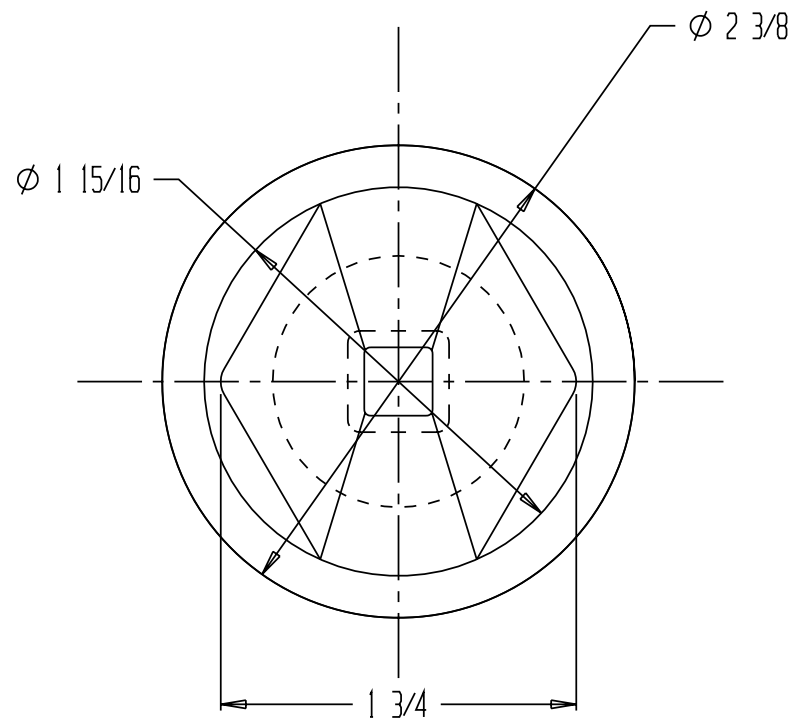

DRUM BUNG SOCKETS - BUNG-S-S2

STANDARD FEATURES

MODEL NUMBER: BUNG-S-S2
 DRIVE SIZE: 1/2"
 FITS BOTH 3/4" & 2" DRUM PLUGS
 WT. 1 LBS
 FINISH: BRIGHT ZINC PLATED CAST STEEL

APPROVAL

I, the undersigned, hereby approve this print
 As drawn As marked
 This includes my approval of design & dimensions.
 Signed: _____
 Date: _____