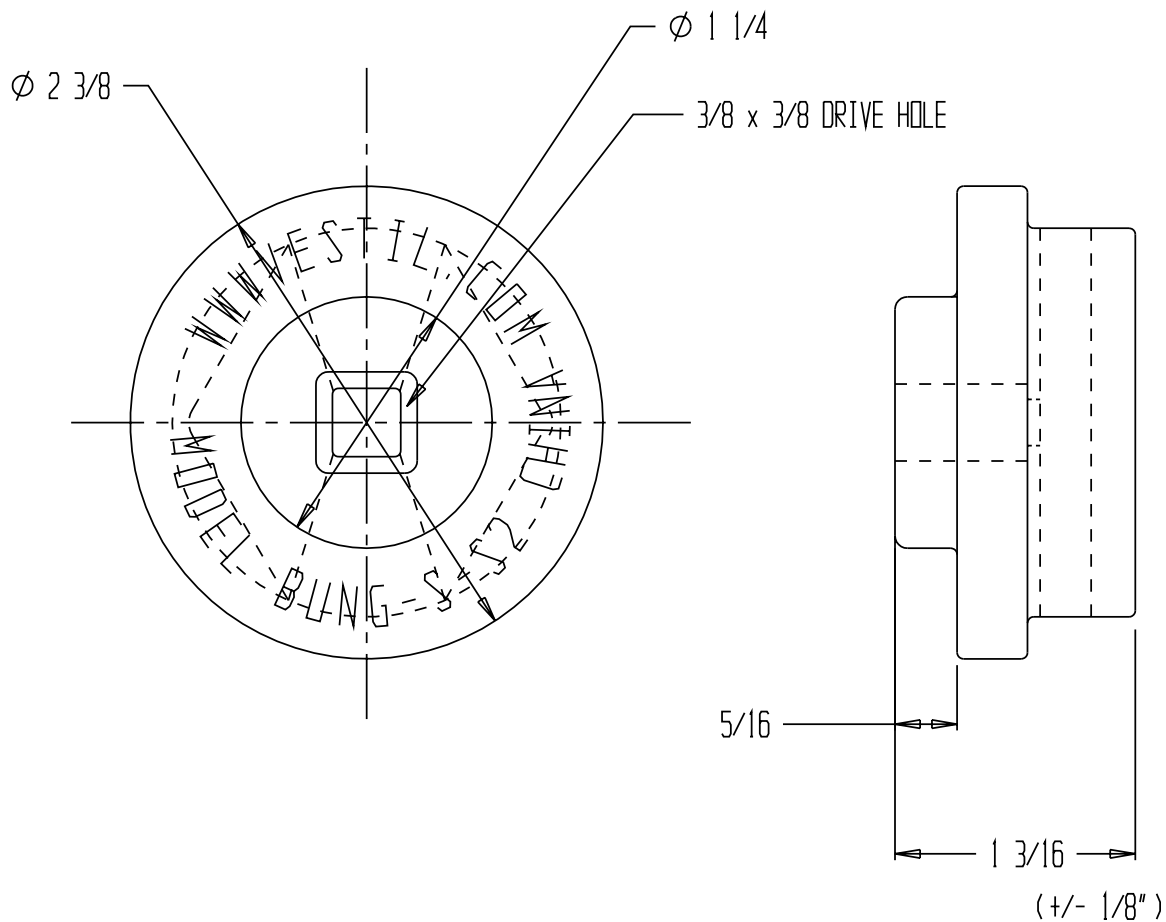

DRUM BUNG SOCKETS - BUNG-S-S2

STANDARD FEATURES

MODEL NUMBER: BUNG-S-S2
 DRIVE SIZE: 1/2"
 FITS BOTH 3/4" & 2" DRUM PLUGS
 WT. 1 LBS
 FINISH: BRIGHT ZINC PLATED CAST STEEL

APPROVAL

I, the undersigned, hereby approve this print
 As drawn As marked
 This includes my approval of design & dimensions.
 Signed: _____
 Date: _____

**SPECIAL UNITS ARE NON-RETURNABLE
 *AVAILABLE AT ADDITIONAL COSTS

DISTRIBUTOR'S NAME:		P.O.#: _
VESTIL MANUFACTURING		W.O.#: _
DRAWN BY: _	DATE: _	SALES: _
REFERENCE:		DRWG./FILE NAME:
-		BUNG-S-S2
SCALE: -		