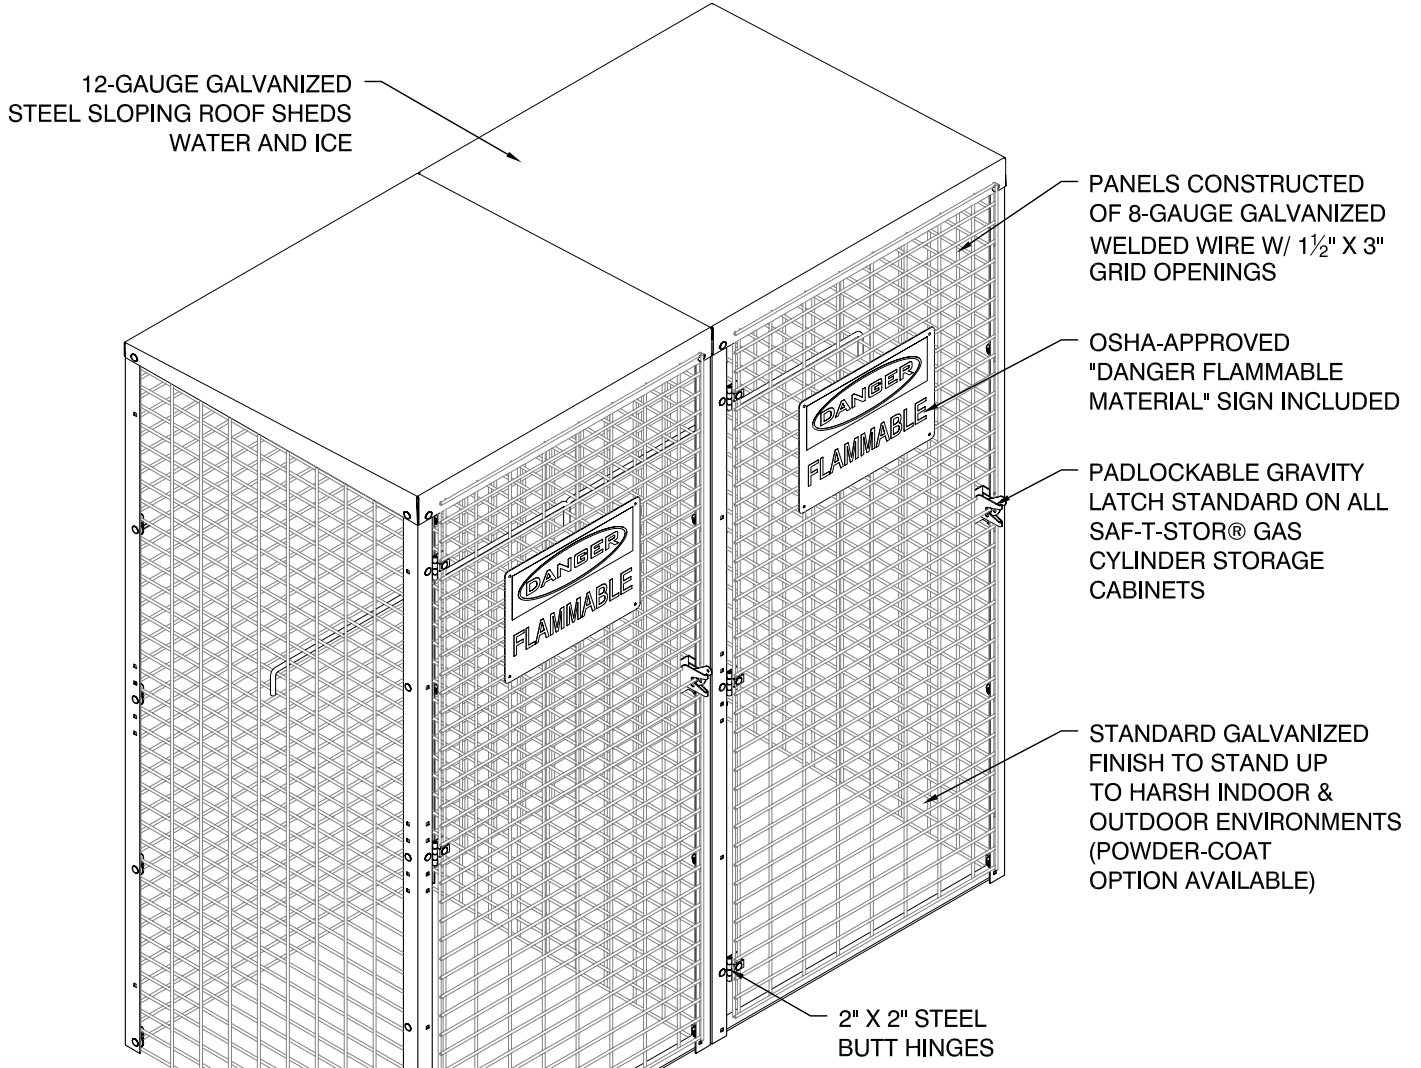

# GAS CYLINDER STORAGE CABINET

CYL-T-20

14-GAUGE, GALVANIZED STEEL 1½" X 1½" ANGLE