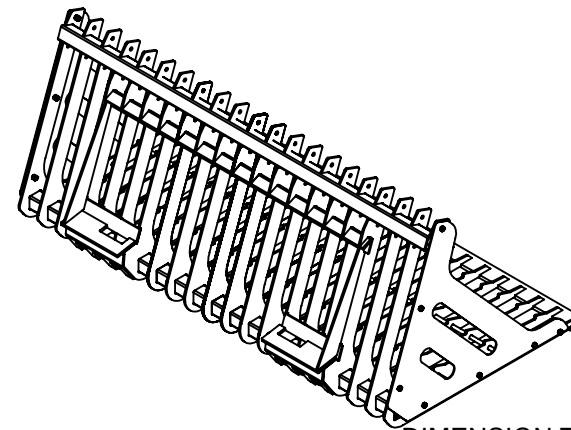

QUICK ATTACH ROCK BUCKET - EA-SKRG-66-LP

APPROX WEIGHT: 459.47 lbs.
DOES NOT INCLUDE WEIGHT OF POWER OR PACKAGING!!!

*** ANY ADDITIONS, DELETIONS, OR OMISSIONS MUST BE CORRECTED ON THIS DRAWING AS THIS DRAWING WILL BE CONSIDERED ALL INCLUSIVE ***

ALL GRAPHICS PROVIDED ARE FOR REFERENCE ONLY. IF CERTAIN DIMENSIONS ARE CRITICAL PLEASE VERIFY THOSE DIMENSIONS WITH YOUR SALESPERSON

DIMENSION TOLERANCE ± 1/4"

STANDARD FEATURES

- MODEL NUMBER IS EA-SKRG-66-LP
- OVERALL WIDTH IS 65"
- OVERALL LENGTH IS 37 13/16"
- OVERALL HEIGHT IS 28 3/8"
- UNIVERSAL MOUNTING PLATE ON 32" CENTER
- DURABLE LIQUID PAINT BLACK FINISH