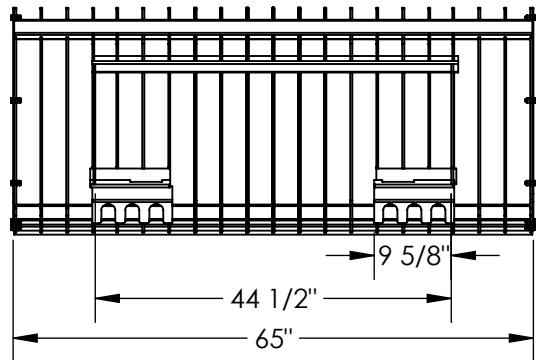

QUICK ATTACH ROCK BUCKET - EA-SKRG-66-LP

APPROX WEIGHT: 459.47 lbs.
DOES NOT INCLUDE WEIGHT OF POWER OR PACKAGING!!!

*** ANY ADDITIONS, DELETIONS, OR OMISSIONS MUST BE CORRECTED ON THIS DRAWING AS THIS DRAWING WILL BE CONSIDERED ALL INCLUSIVE ***

ALL GRAPHICS PROVIDED ARE FOR REFERENCE ONLY. IF CERTAIN DIMENSIONS ARE CRITICAL PLEASE VERIFY THOSE DIMENSIONS WITH YOUR SALESPERSON

DIMENSION TOLERANCE ± 1/4"

STANDARD FEATURES

- MODEL NUMBER IS EA-SKRG-66-LP
- OVERALL WIDTH IS 65"
- OVERALL LENGTH IS 37 13/16"
- OVERALL HEIGHT IS 28 3/8"
- UNIVERSAL MOUNTING PLATE ON 32" CENTER
- DURABLE LIQUID PAINT BLACK FINISH