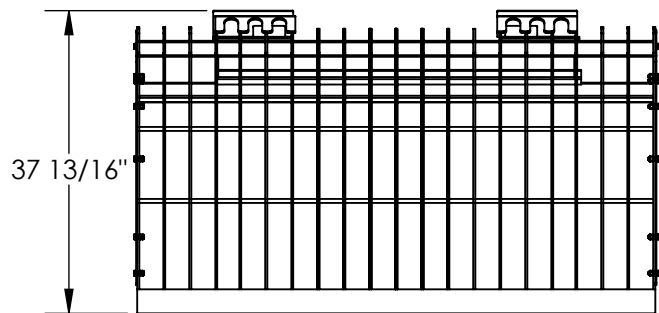

QUICK ATTACH ROCK BUCKET - EA-SKRG-66-LP

APPROX WEIGHT: 459.47 lbs.
DOES NOT INCLUDE WEIGHT OF POWER OR PACKAGING!!!

*** ANY ADDITIONS, DELETIONS, OR OMISSIONS MUST BE CORRECTED ON THIS DRAWING AS THIS DRAWING WILL BE CONSIDERED ALL INCLUSIVE ***

ALL GRAPHICS PROVIDED ARE FOR REFERENCE ONLY. IF CERTAIN DIMENSIONS ARE CRITICAL PLEASE VERIFY THOSE DIMENSIONS WITH YOUR SALESPERSON

DIMENSION TOLERANCE ± 1/4"

STANDARD FEATURES

- MODEL NUMBER IS EA-SKRG-66-LP
- OVERALL WIDTH IS 65"
- OVERALL LENGTH IS 37 13/16"
- OVERALL HEIGHT IS 28 3/8"
- UNIVERSAL MOUNTING PLATE ON 32" CENTER
- DURABLE LIQUID PAINT BLACK FINISH