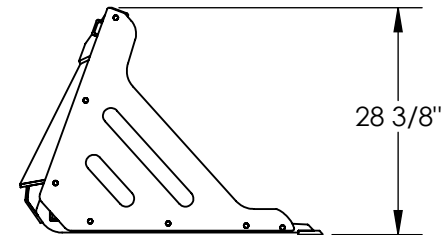

QUICK ATTACH ROCK BUCKET - EA-SKRG-66-LP

APPROX WEIGHT: 459.47 lbs.
DOES NOT INCLUDE WEIGHT OF POWER OR PACKAGING!!!

*** ANY ADDITIONS, DELETIONS, OR OMISSIONS MUST BE CORRECTED ON THIS DRAWING AS THIS DRAWING WILL BE CONSIDERED ALL INCLUSIVE ***

ALL GRAPHICS PROVIDED ARE FOR REFERENCE ONLY. IF CERTAIN DIMENSIONS ARE CRITICAL PLEASE VERIFY THOSE DIMENSIONS WITH YOUR SALESPERSON

DIMENSION TOLERANCE ± 1/4"

STANDARD FEATURES

- MODEL NUMBER IS EA-SKRG-66-LP
- OVERALL WIDTH IS 65"
- OVERALL LENGTH IS 37 13/16"
- OVERALL HEIGHT IS 28 3/8"
- UNIVERSAL MOUNTING PLATE ON 32" CENTER
- DURABLE LIQUID PAINT BLACK FINISH