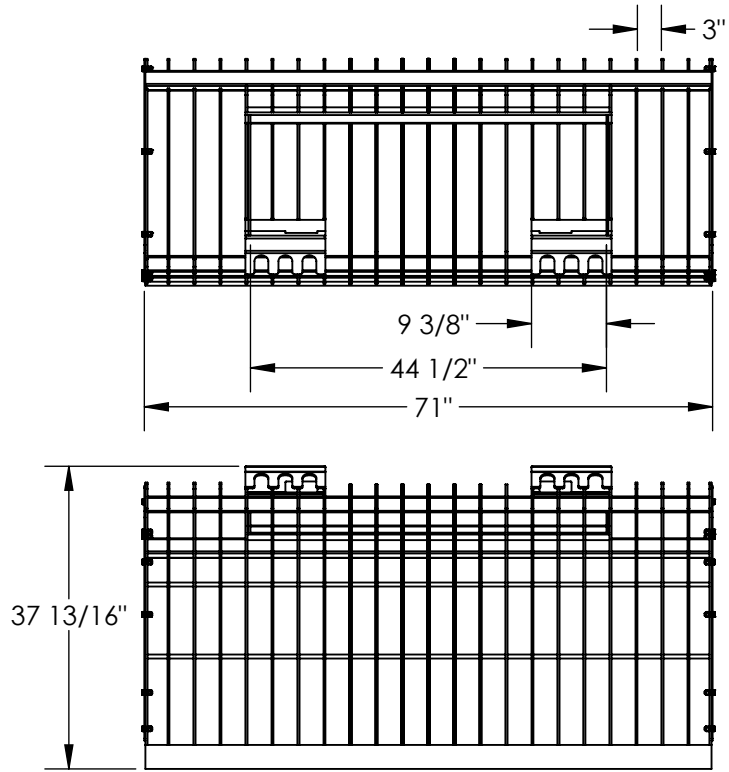

QUICK ATTACH ROCK BUCKET - EA-SKRG-72-LP

APPROX WEIGHT: 487.61 lbs.
 DOES NOT INCLUDE WEIGHT OF POWER OR PACKAGING!!!

*** ANY ADDITIONS, DELETIONS, OR OMISSIONS MUST BE CORRECTED ON THIS DRAWING AS THIS DRAWING WILL BE CONSIDERED ALL INCLUSIVE ***

ALL GRAPHICS PROVIDED ARE FOR REFERENCE ONLY. IF CERTAIN DIMENSIONS ARE CRITICAL PLEASE VERIFY THOSE DIMENSIONS WITH YOUR SALESPERSON

DIMENSION TOLERANCE $\pm 1/4"$

STANDARD FEATURES

- MODEL NUMBER IS EA-SKRG-72-LP
- OVERALL WIDTH IS 71"
- OVERALL LENGTH IS 37 13/16"
- OVERALL HEIGHT IS 28 3/8"
- UNIVERSAL MOUNTING PLATE ON 32" CENTER
- DURABLE LIQUID PAINT BLACK FINISH