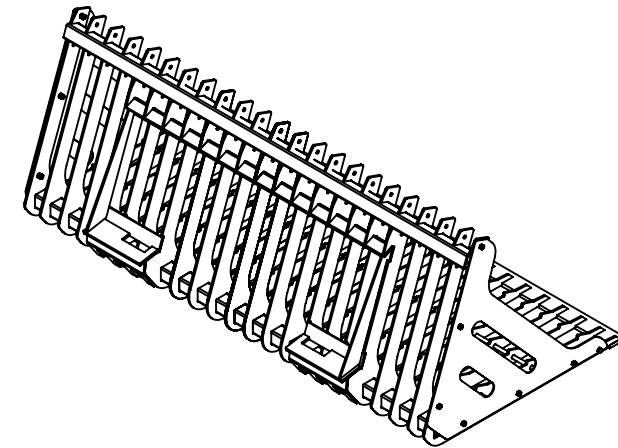

QUICK ATTACH ROCK BUCKET - EA-SKRG-72-LP

APPROX WEIGHT: 487.61 lbs.
 DOES NOT INCLUDE WEIGHT OF POWER OR PACKAGING!!!

*** ANY ADDITIONS, DELETIONS, OR OMISSIONS MUST BE CORRECTED ON THIS DRAWING AS THIS DRAWING WILL BE CONSIDERED ALL INCLUSIVE ***

ALL GRAPHICS PROVIDED ARE FOR REFERENCE ONLY. IF CERTAIN DIMENSIONS ARE CRITICAL PLEASE VERIFY THOSE DIMENSIONS WITH YOUR SALESPERSON

DIMENSION TOLERANCE $\pm 1/4"$

STANDARD FEATURES

- MODEL NUMBER IS EA-SKRG-72-LP
- OVERALL WIDTH IS 71"
- OVERALL LENGTH IS 37 13/16"
- OVERALL HEIGHT IS 28 3/8"
- UNIVERSAL MOUNTING PLATE ON 32" CENTER
- DURABLE LIQUID PAINT BLACK FINISH