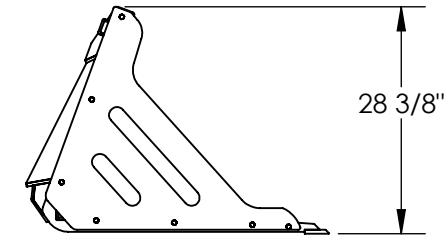

QUICK ATTACH ROCK BUCKET - EA-SKRG-72-LP

APPROX WEIGHT: 487.61 lbs.
 DOES NOT INCLUDE WEIGHT OF POWER OR PACKAGING!!!

*** ANY ADDITIONS, DELETIONS, OR OMISSIONS MUST BE CORRECTED ON THIS DRAWING AS THIS DRAWING WILL BE CONSIDERED ALL INCLUSIVE ***

ALL GRAPHICS PROVIDED ARE FOR REFERENCE ONLY. IF CERTAIN DIMENSIONS ARE CRITICAL PLEASE VERIFY THOSE DIMENSIONS WITH YOUR SALESPERSON

DIMENSION TOLERANCE $\pm 1/4"$

STANDARD FEATURES

- MODEL NUMBER IS EA-SKRG-72-LP
- OVERALL WIDTH IS 71"
- OVERALL LENGTH IS 37 13/16"
- OVERALL HEIGHT IS 28 3/8"
- UNIVERSAL MOUNTING PLATE ON 32" CENTER
- DURABLE LIQUID PAINT BLACK FINISH