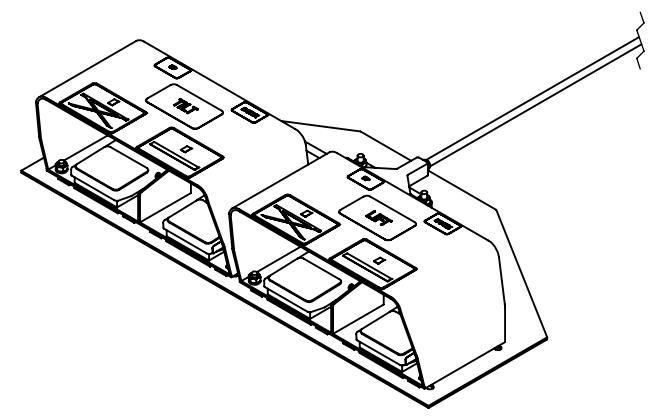

DUAL DOUBLE FOOT CONTROL - FC-4

APPROX WEIGHT: 29 lbs.
 DOES NOT INCLUDE WEIGHT OF POWER OR PACKAGING!!!

*** ANY ADDITIONS, DELETIONS, OR OMISSIONS MUST BE CORRECTED ON THIS DRAWING AS THIS DRAWING WILL BE CONSIDERED ALL INCLUSIVE ***
 ALL GRAPHICS PROVIDED ARE FOR REFERENCE ONLY. IF CERTAIN DIMENSIONS ARE CRITICAL PLEASE VERIFY THOSE DIMENSIONS WITH YOUR SALESPERSON

DIMENSION TOLERANCE ± 1/4"

STANDARD FEATURES

- MODEL NUMBER IS FC-4
- OVERALL WIDTH IS 24"
- USEABLE LENGTH IS 12 3/8"
- OVERALL HEIGHT IS 5 5/16"
- APPROXIMATE 8 ft. USABLE CORD LENGTH WITH 5-PIN CONNECTOR
- BASE PLATE IS TOUGH BAKED IN POWDER COATED BLACK FINISH
- FOOT CONTROL GUARD IS TOUGH BAKED IN POWDER COATED YELLOW FINISH