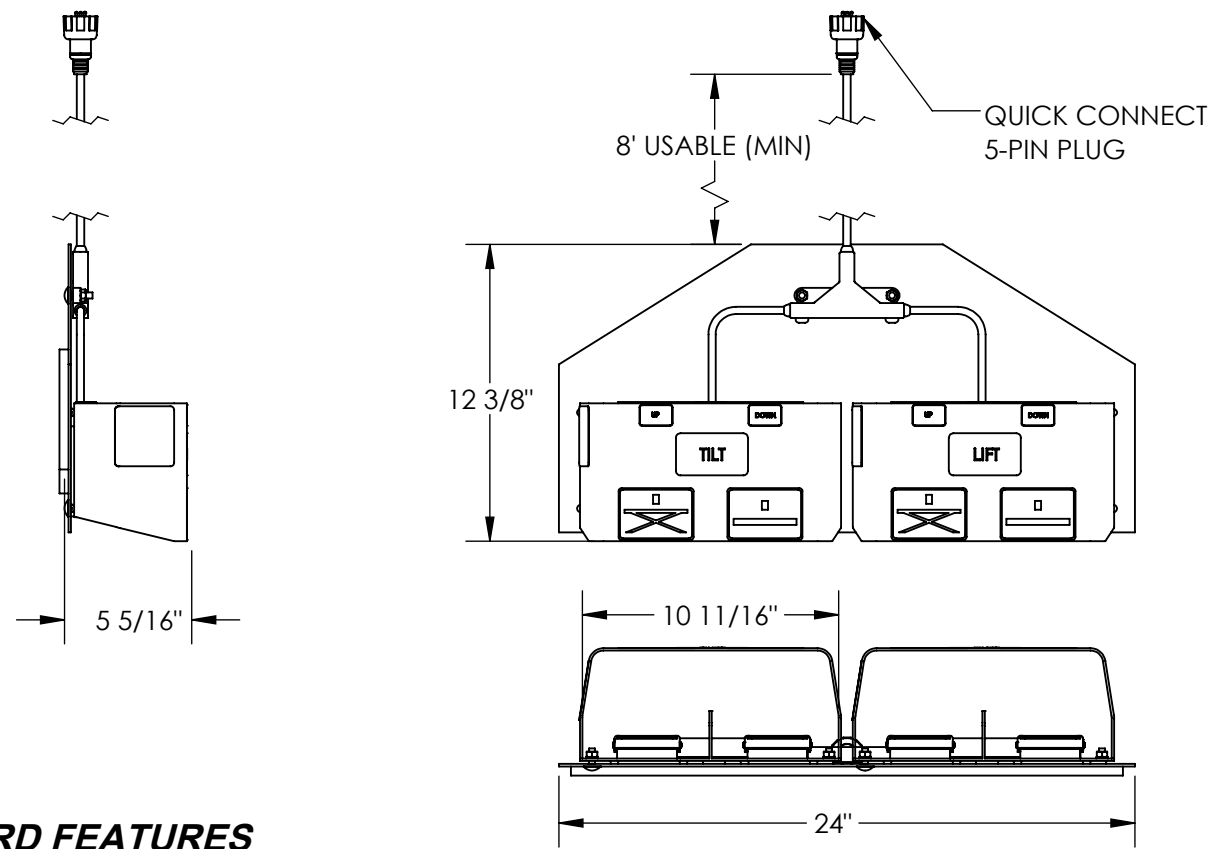

DUAL DOUBLE FOOT CONTROL - FC-4

APPROX WEIGHT: 29 lbs.
 DOES NOT INCLUDE WEIGHT OF POWER OR PACKAGING!!!

*** ANY ADDITIONS, DELETIONS, OR OMISSIONS MUST BE CORRECTED ON THIS DRAWING AS THIS DRAWING WILL BE CONSIDERED ALL INCLUSIVE ***
 ALL GRAPHICS PROVIDED ARE FOR REFERENCE ONLY. IF CERTAIN DIMENSIONS ARE CRITICAL PLEASE VERIFY THOSE DIMENSIONS WITH YOUR SALESPERSON

DIMENSION TOLERANCE ± 1/4"

STANDARD FEATURES

- MODEL NUMBER IS FC-4
- OVERALL WIDTH IS 24"
- USEABLE LENGTH IS 12 3/8"
- OVERALL HEIGHT IS 5 5/16"
- APPROXIMATE 8 ft. USABLE CORD LENGTH WITH 5-PIN CONNECTOR
- BASE PLATE IS TOUGH BAKED IN POWDER COATED BLACK FINISH
- FOOT CONTROL GUARD IS TOUGH BAKED IN POWDER COATED YELLOW FINISH

DISTRIBUTOR'S NAME:		P.O.#
VESTIL MANUFACTURING		X
DRAWN BY: BCN		W.O.#
DATE: 8/30/2019		X
REFERENCE: X	SCALE: 1:8	SALES: X
QUOTED LEAD TIME: X	QUOTE # X	FILE NAME: 99-007-009-002