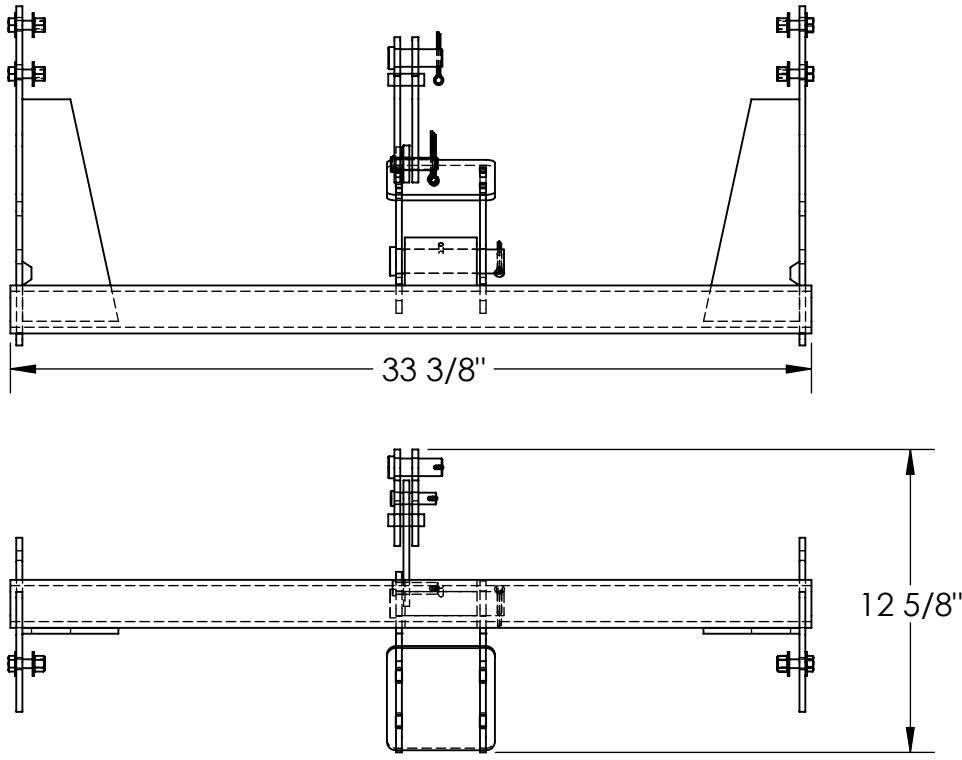

BUMP & DUMP RETRO FIT KIT, H-STYLE HOPPERS - H-BD-L

APPROX WEIGHT: 38.44 lbs.
 DOES NOT INCLUDE WEIGHT OF POWER OR PACKAGING!!!

*** ANY ADDITIONS, DELETIONS, OR OMISSIONS MUST BE CORRECTED ON THIS DRAWING AS THIS DRAWING WILL BE CONSIDERED ALL INCLUSIVE ***
 ALL GRAPHICS PROVIDED ARE FOR REFERENCE ONLY. IF CERTAIN DIMENSIONS ARE CRITICAL PLEASE VERIFY THOSE DIMENSIONS WITH YOUR SALESPERSON

STANDARD FEATURES

- MODEL NUMBER IS H-BD-L
- OVERALL WIDTH IS 14 1/8"
- OVERALL LENGTH IS 33 3/8"
- OVERALL HEIGHT IS 12 5/8"
- MAX CAPACITY IS EQUIVALENT TO HOPPER
- TOUGH BAKED IN POWDER COATED YELLOW FINISH

DISTRIBUTOR'S NAME:		P.O.#
VESTIL MANUFACTURING		X
DRAWN BY: NBE		W.O.#
DATE: 3/7/2024		X
REFERENCE: X	SCALE: 1:8	SALES: X
QUOTED LEAD TIME: X	QUOTE # X	FILE NAME: 37-007-207