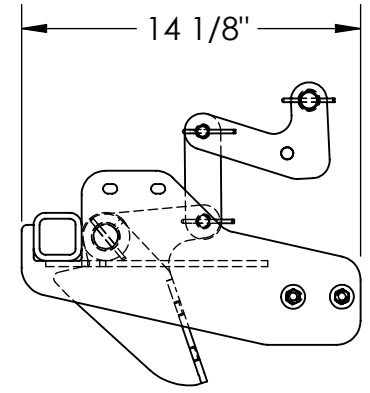

BUMP & DUMP RETRO FIT KIT, H-STYLE HOPPERS - H-BD-L

APPROX WEIGHT: 38.44 lbs.
 DOES NOT INCLUDE WEIGHT OF POWER OR PACKAGING!!!

*** ANY ADDITIONS, DELETIONS, OR OMISSIONS MUST BE CORRECTED ON THIS DRAWING AS THIS DRAWING WILL BE CONSIDERED ALL INCLUSIVE ***
 ALL GRAPHICS PROVIDED ARE FOR REFERENCE ONLY. IF CERTAIN DIMENSIONS ARE CRITICAL PLEASE VERIFY THOSE DIMENSIONS WITH YOUR SALESPERSON

STANDARD FEATURES

- MODEL NUMBER IS H-BD-L
- OVERALL WIDTH IS 14 1/8"
- OVERALL LENGTH IS 33 3/8"
- OVERALL HEIGHT IS 12 5/8"
- MAX CAPACITY IS EQUIVALENT TO HOPPER
- TOUGH BAKED IN POWDER COATED YELLOW FINISH

DISTRIBUTOR'S NAME:		P.O.#
VESTIL MANUFACTURING		X
DRAWN BY: NBE		W.O.#
DATE: 3/7/2024		X
REFERENCE: X	SCALE: 1:8	SALES: X
QUOTED LEAD TIME: X	QUOTE # X	FILE NAME: 37-007-207