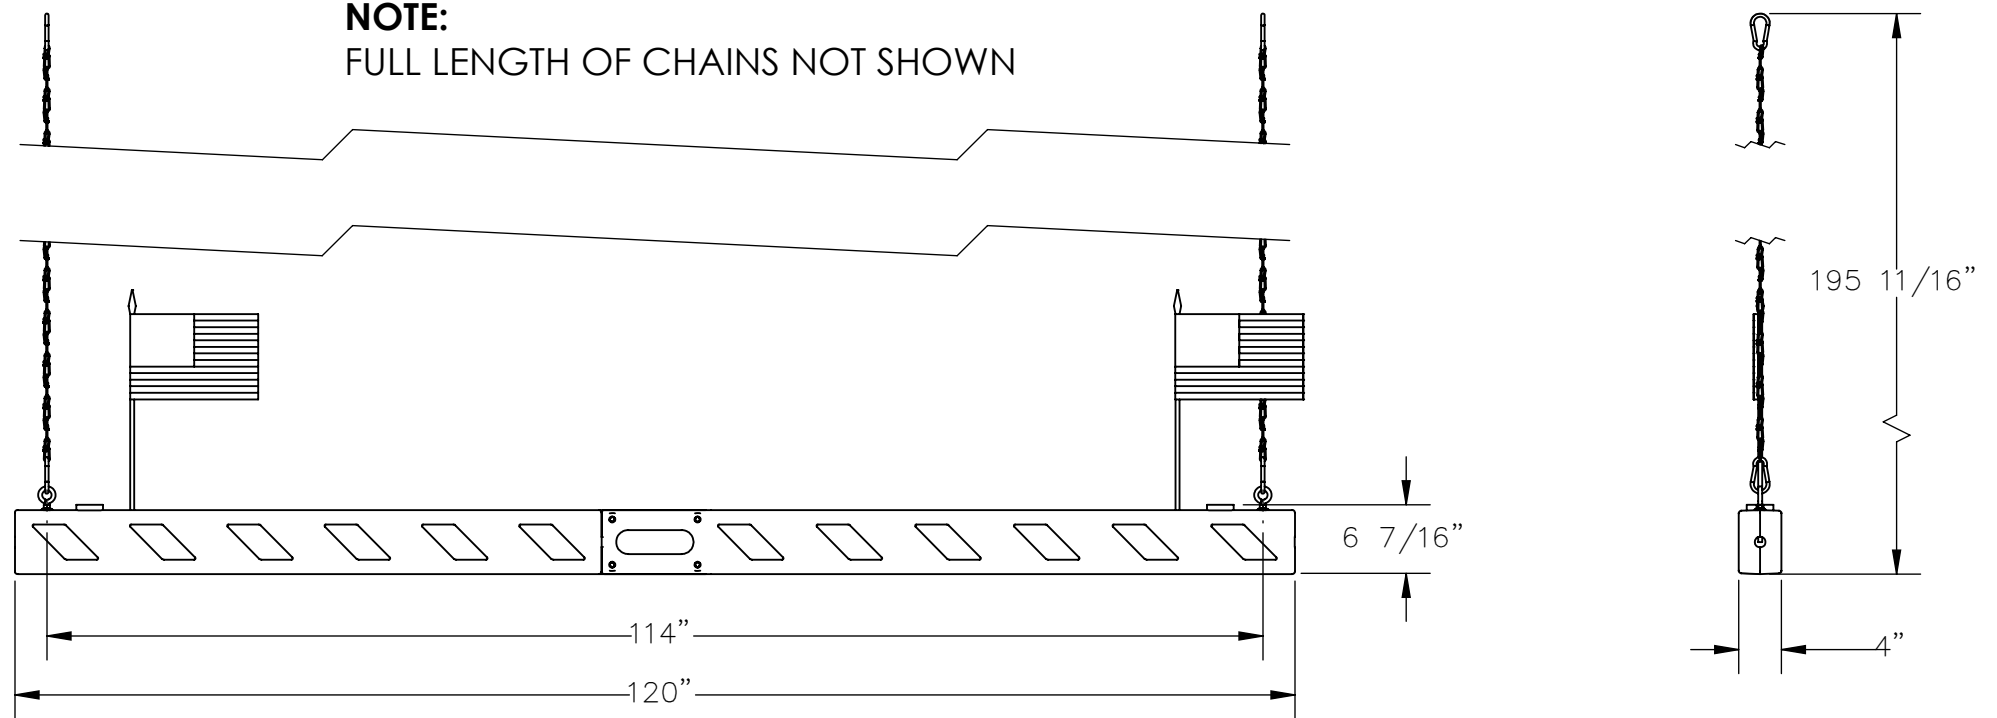

OVERHEAD DOOR GUARD, 120", FLAG - ODG-120-F

APPROX WEIGHT: 16.33 lbs.
DOES NOT INCLUDE WEIGHT OF POWER OR PACKAGING!!!

*** ANY ADDITIONS, DELETIONS, OR OMISSIONS MUST BE CORRECTED ON THIS DRAWING AS THIS DRAWING WILL BE CONSIDERED ALL INCLUSIVE ***
ALL GRAPHICS PROVIDED ARE FOR REFERENCE ONLY. IF CERTAIN DIMENSIONS ARE CRITICAL PLEASE VERIFY THOSE DIMENSIONS WITH YOUR SALESPERSON

NOTE:
FULL LENGTH OF CHAINS NOT SHOWN

DIMENSION TOLERANCE ± 1/4"

STANDARD FEATURES

- MODEL NUMBER IS: ODG-120-F
- OVERALL LENGTH IS: 120"
- OVERALL WIDTH IS: 4"
- OVERALL HEIGHT IS: 195 11/16"
- BLACK SAFETY STRIPES ON YELLOW HDPE PLASTIC
- INCLUDES: (2) AMERICAN FLAGS
- INCLUDED HARDWARE:
- (2) CHAINS
- (2) LIFTING EYES
- (4) SNAP HOOKS
- ASSEMBLY REQUIRED

DISTRIBUTOR'S NAME:		P.O.#
VESTIL MANUFACTURING		X
DRAWN BY: JGP		W.O.#
DATE: 07/02/2021		X
REFERENCE: X	SCALE: 1:18	SALES: X
QUOTED LEAD TIME: X	QUOTE #	FILE NAME:
	X	23-007-807