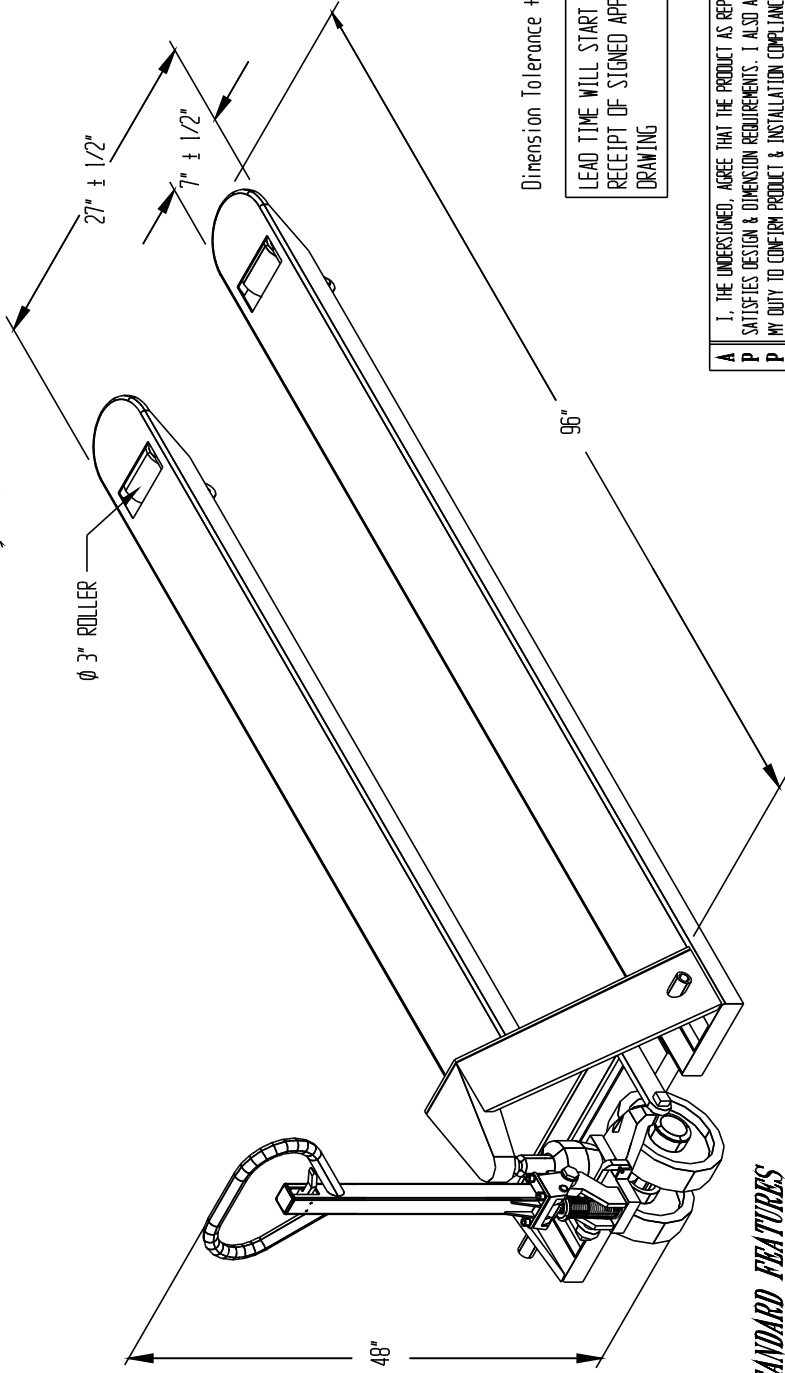

FULL FEATURED PALLET TRUCK, PM4-2796

Dimension Tolerance +/- 1/2"

LEAD TIME WILL START UPON RECEIPT OF SIGNED APPROVAL DRAWING

STANDARD FEATURES

- MODEL NUMBER: PM4-2796
- OVERALL FORK WIDTH IS 27 INCHES
- OVERALL FORK LENGTH IS 96 INCHES
- CAPACITY IS 4,000 LBS
- LOWERED HEIGHT IS 2 7/8 INCHES
- RAISED HEIGHT IS 7 3/4 INCHES