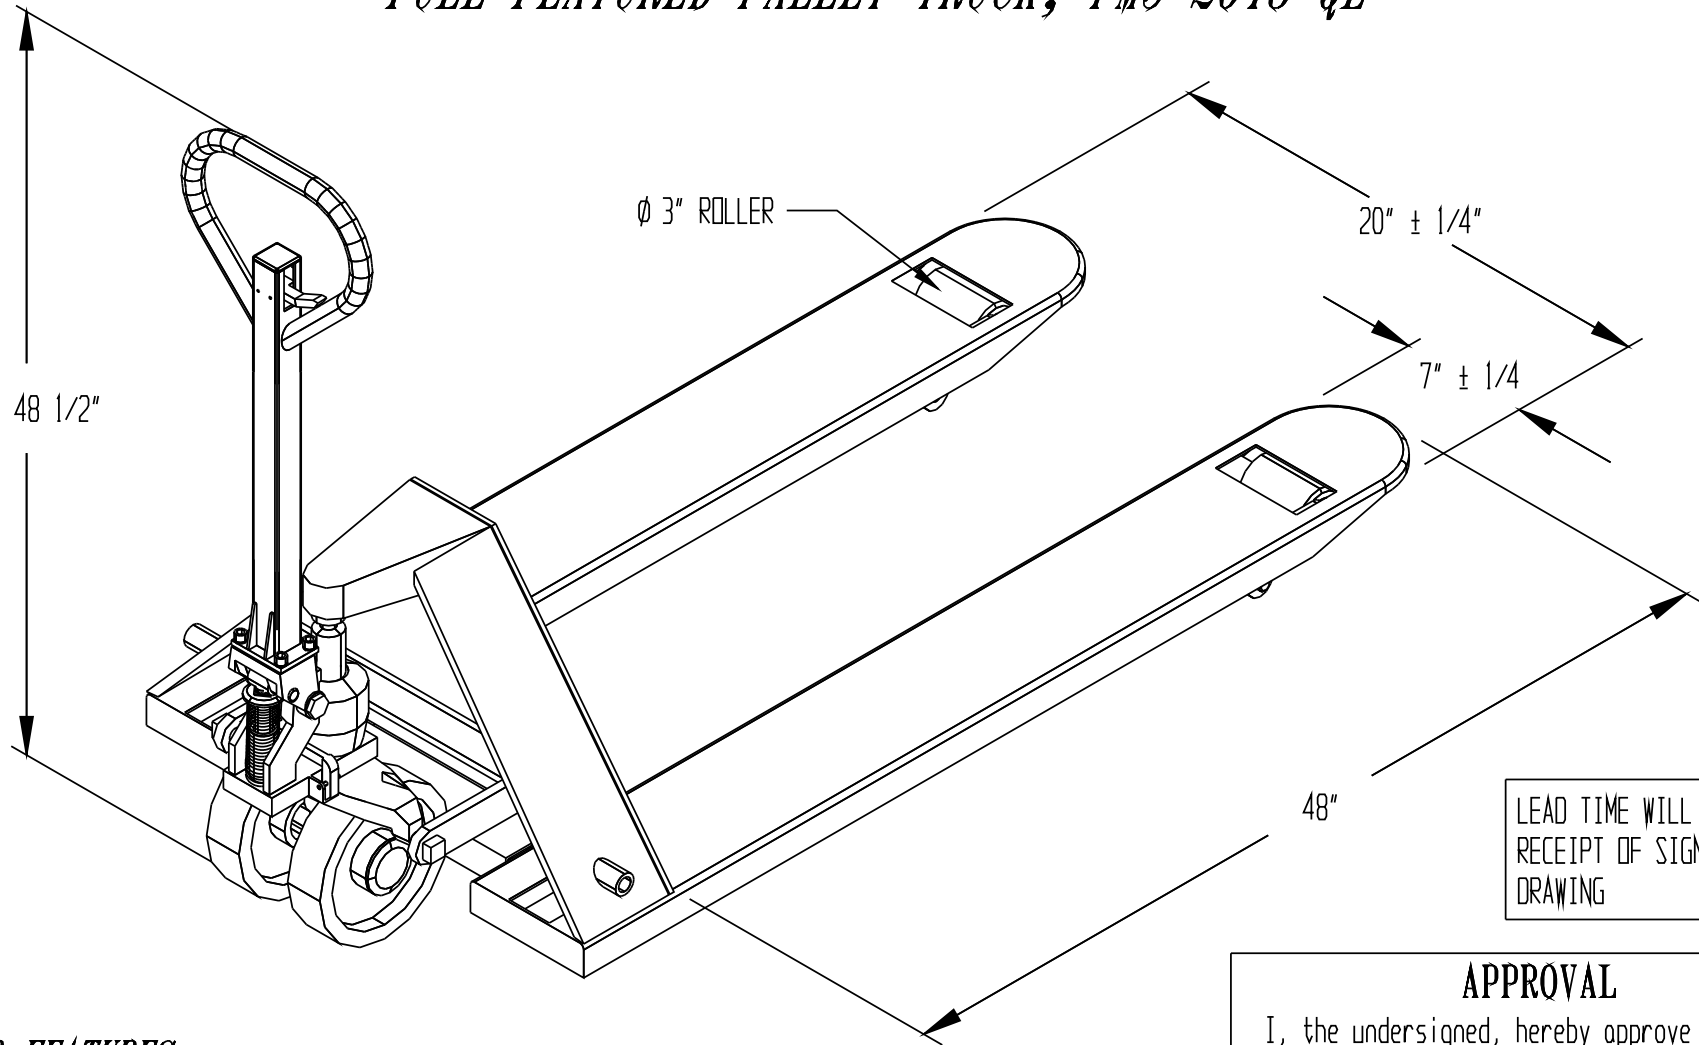

FULL FEATURED PALLET TRUCK, PM5-2048-QL

STANDARD FEATURES

MODEL NUMBER: PM5-2048-QL
 OVERALL FORK WIDTH IS 20 ± 1/4 INCHES
 OVERALL FORK LENGTH IS 48 INCHES
 CAPACITY IS 5,500 LBS
 LOWERED HEIGHT IS 3 INCHES
 RAISED HEIGHT IS 7 1/2 INCHES
 STEERING WHEEL IS 7 1/8 x 2
 COLOR IS BLUE

DISTRIBUTOR'S NAME:		P.O.#: -
VESTIL MANUFACTURING		W.O.#: -
DRAWN BY: -	DATE: -	SALES: -
REFERENCE:		DRWG./FILE NAME:
-		PM5-2048-QL
SCALE: NTS		