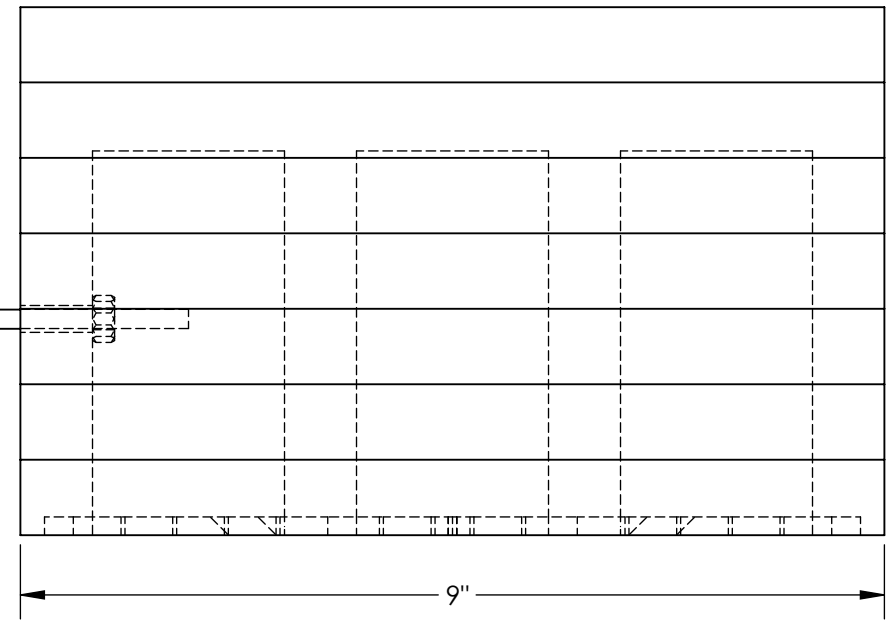

# RUBBER WHEEL CHOCK WITH EYEBOLT - RWC-8-RD

APPROX WEIGHT: 7.4 lbs.  
 DOES NOT INCLUDE WEIGHT OF POWER OR PACKAGING!!!

\*\*\* ANY ADDITIONS, DELETIONS, OR OMISSIONS MUST BE CORRECTED ON THIS DRAWING AS THIS DRAWING WILL BE CONSIDERED ALL INCLUSIVE \*\*\*  
 ALL GRAPHICS PROVIDED ARE FOR REFERENCE ONLY. IF CERTAIN DIMENSIONS ARE CRITICAL PLEASE VERIFY THOSE DIMENSIONS WITH YOUR SALESPERSON

NOTE: BOTTOM CAVITIES SHOWN FOR REFERENCE ONLY

DIMENSION TOLERANCE ± 1/4"

### STANDARD FEATURES

- MODEL NUMBER IS RWC-8-RD
- OVERALL WIDTH IS 7"
- OVERALL LENGTH IS 9"
- OVERALL HEIGHT IS 5 1/2"
- DUROMETER = 85
- COLOR IS RED