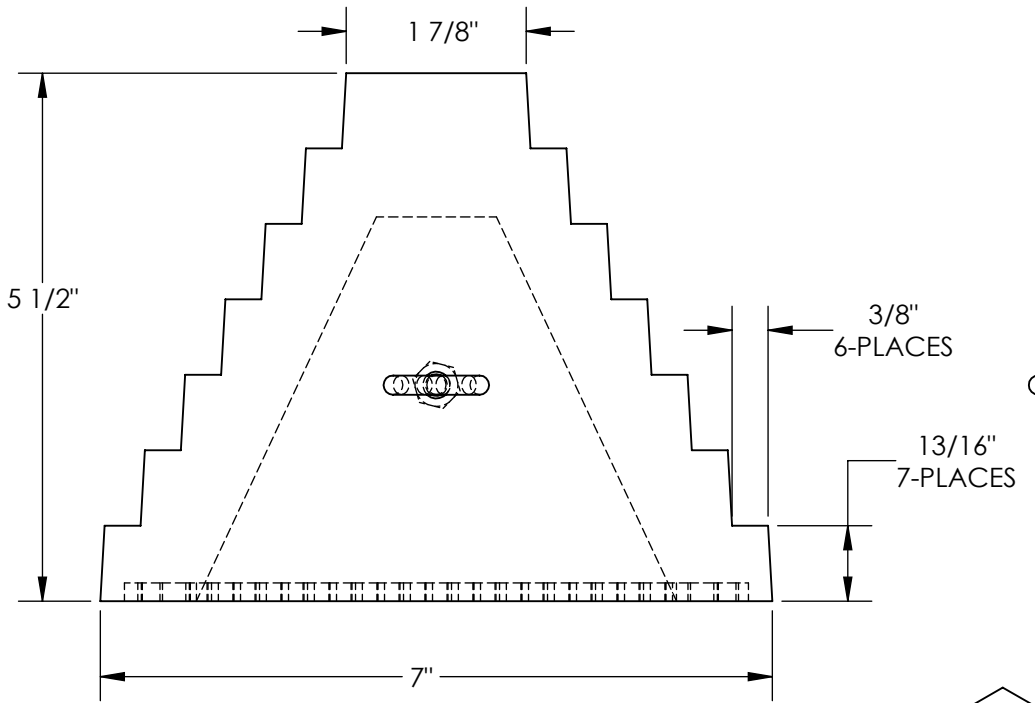

# RUBBER WHEEL CHOCK WITH EYEBOLT - RWC-8-RD

APPROX WEIGHT: 7.4 lbs.  
 DOES NOT INCLUDE WEIGHT OF POWER OR PACKAGING!!!

\*\*\* ANY ADDITIONS, DELETIONS, OR OMISSIONS MUST BE CORRECTED ON THIS DRAWING AS THIS DRAWING WILL BE CONSIDERED ALL INCLUSIVE \*\*\*  
 ALL GRAPHICS PROVIDED ARE FOR REFERENCE ONLY. IF CERTAIN DIMENSIONS ARE CRITICAL PLEASE VERIFY THOSE DIMENSIONS WITH YOUR SALESPERSON

NOTE: BOTTOM CAVITIES SHOWN FOR REFERENCE ONLY

DIMENSION TOLERANCE ± 1/4"

### STANDARD FEATURES

- MODEL NUMBER IS RWC-8-RD
- OVERALL WIDTH IS 7"
- OVERALL LENGTH IS 9"
- OVERALL HEIGHT IS 5 1/2"
- DUROMETER = 85
- COLOR IS RED