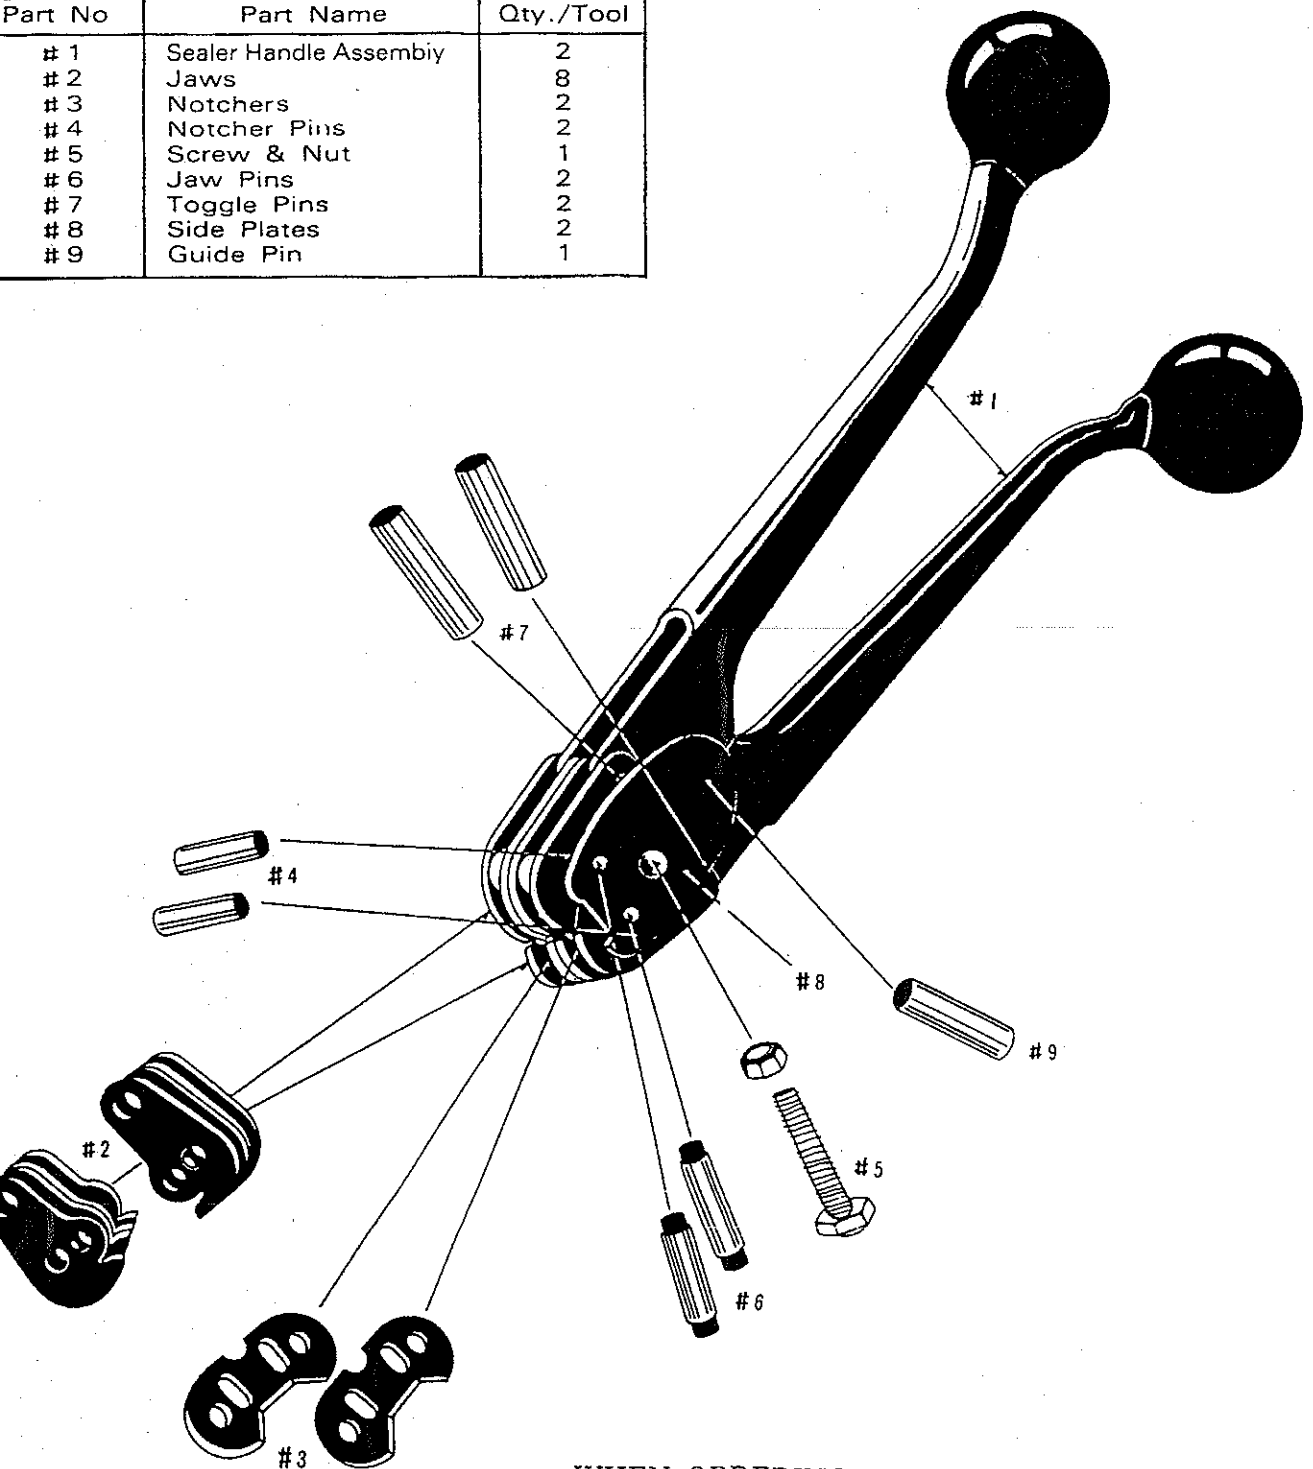

STEEL STRAPPING SEALER

PARTS LIST

Part No	Part Name	Qty./Tool
# 1	Sealer Handle Assembly	2
# 2	Jaws	8
# 3	Notchers	2
# 4	Notcher Pins	2
# 5	Screw & Nut	1
# 6	Jaw Pins	2
# 7	Toggle Pins	2
# 8	Side Plates	2
# 9	Guide Pin	1

WHEN ORDERING parts, be sure to specify the size or model number of the sealer, in addition to the part number.